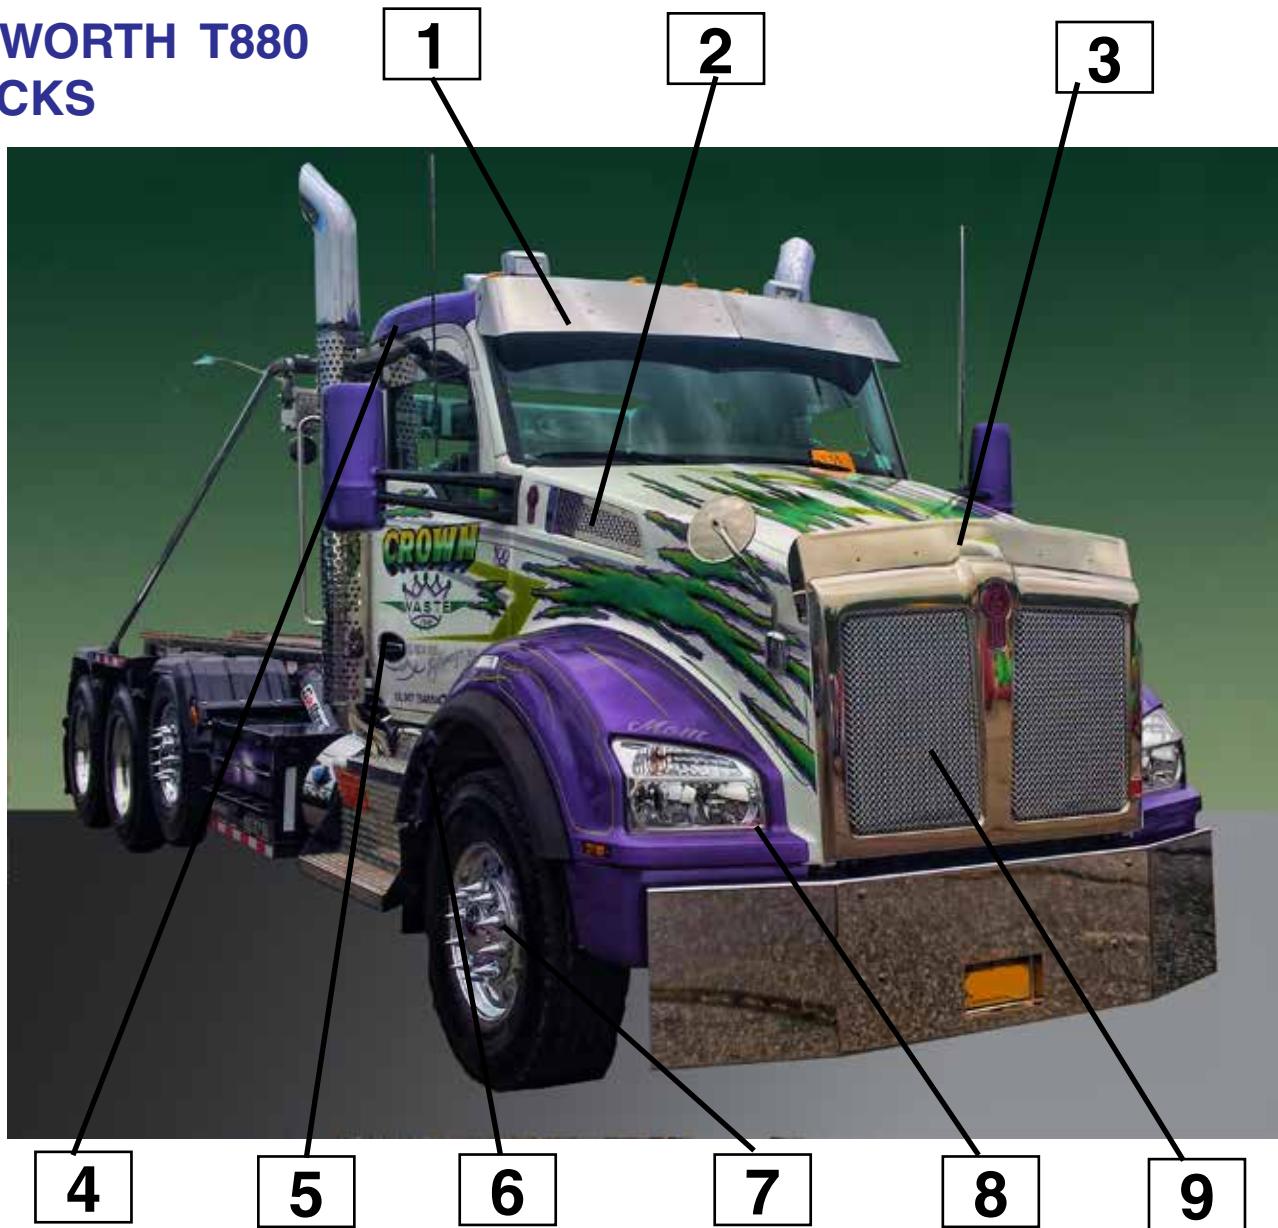

HOW TO DRESS UP YOUR TRUCK

KENWORTH T880 TRUCKS

- | | | |
|----|----------|------------------------------------|
| 1- | T880DV | STAINLESS STEEL DROP VISOR |
| 2- | T880VC | STAINLESS STEEL HOOD INTAKE |
| 3- | T880HG | HORIZONTAL GRILLE |
| 4- | T880CH-8 | 8" WINDOW TOP CHOP LOOK |
| 5- | T880DH | DOOR HANDLE SURROUND |
| 6- | T880CP | CAB PANELS WITH 3/4" LIGHT HOLES |
| 7- | CH250SPK | CHROME PLASTIC FRONT HUB COVER KIT |
| 8- | T880FG | FENDER GUARD |
| 9- | T880LG | LOUVERED GRILL |

Click on an item and it will take you to our website to give you more details about that product

CALL
TOLL
FREE

800.270.6003
IN NYC 718.251.6000

8027 FOSTER AVE • BROOKLYN, NY 11236
FAX: 718.251.6145 • E-MAIL: orders@virgofleet.com