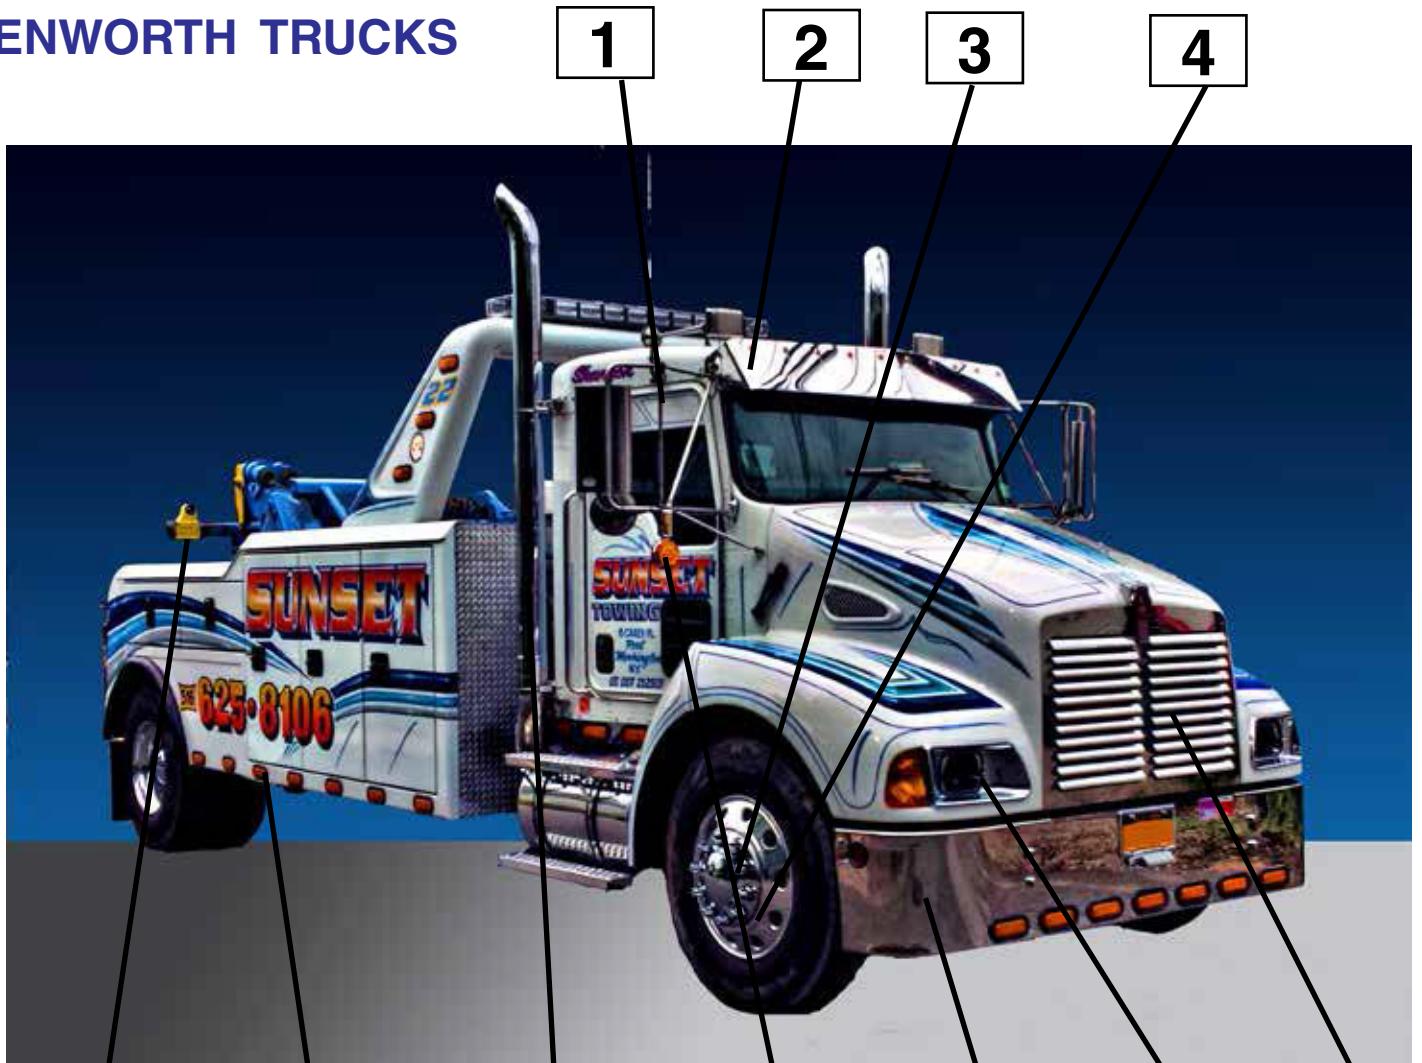

HOW TO DRESS UP YOUR TRUCK

KENWORTH TRUCKS

- | | | |
|-----|--------------|---|
| 1- | 30433 | DOOR TOP TRIM - 2005 - CURRENT |
| 2- | 45570 | 2007 AND LATER BLIND MOUNT VISOR - 13 INCH DROP |
| 3- | 41644XP | ACCURIDE ALUMINUM RIMS-22.5 X 8.25 - 10 LUG |
| 4- | FRP33-ECO | ECONOMIC FRONT AXLE COVER - 22.5 / 24.5 HUB PILOTED |
| 5- | 250231000 | FORK RECEIVER |
| 6- | LL108KAL-LED | OVAL AMBER LED STOP/TAILO/TURN LITE |
| 7- | SK7-96EXC-5 | CHROME EXHAUST STACK 7" REDUCED TO 5" |
| 8- | LL110-LED | DOUBLE FACE LED LOLLYPOP LIGHT |
| 9- | 514 | KENWORTH T300 CHROME FRONT BUMPER |
| 10- | UN1389-LED | LED HEADLAMP |
| 11- | VIR300L | LOUVERED GRILLE |